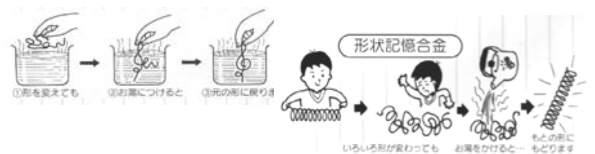

Memory Metal 形狀記憶合金 JAPAN

(最新物質) Flower shape symbol 金屬十分特別，具有記憶功能，在常溫下任意把它改變形狀，然後將它放入60°C暖水中，它出奇地變回"花形狀"，給學生認識新發現地球物質!! Dimensions: 10 x 20 dia. x L mm

Item no : JP 114-196

Early Man Wooden Fire Maker 原始人木器生火套裝 JAPAN

失傳已久的木器生火工具又再重現。當然今次與你見面的工具跟原始人時代的是有所改良。這套木生火器全用優質日本木材製造，隨套裝附送的有14個發火穴的特殊生火木塊。

操作：只要簡單將三角回轉木器來回旋轉鎖放在生火木塊穴上，約2-3分鐘的磨擦，火焰便產生出來。

全套附有：機械式綿繩帶動回轉木鑽1枚約620mm長，生火木板3行/塊，木鑽台1台